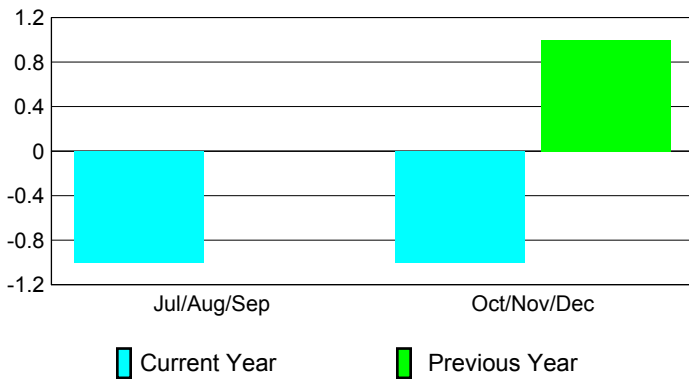

2010-2011 GMT Reports for District (or Undistricted) **District 2 E1**

GMT: JOHN 'JACK' R FERGUSON

Location: TEXAS

GMT CA: 1

CLUBS

Club Results
2010-2011

Clubs
2009-2010

Month	New Club Goal	Actual New Clubs	Actual Dropped Clubs	Gain/Loss of Clubs	Gain/Loss of Clubs
Jul/Aug/Sep	0	0	-1	-1	0
Oct/Nov/Dec	0	0	-1	-1	1
Totals	0	0	-2	-2	1

Club Results 2010-2011

Goal, New, Dropped, Gain/Loss

Comparison of Club Gain/Loss

Current Year Compared to the Previous Year

YTD Status Quo Clubs 2010-2011

Status Quo Clubs Compared to Status Quo Members

MEMBERSHIP