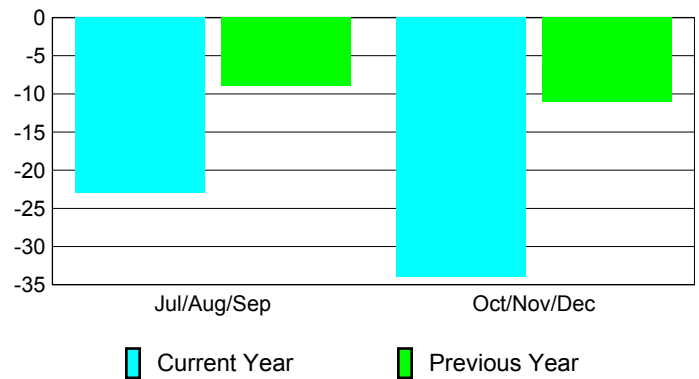

Comparison of Membership Gain/Loss

Current Year Compared to the Previous Year